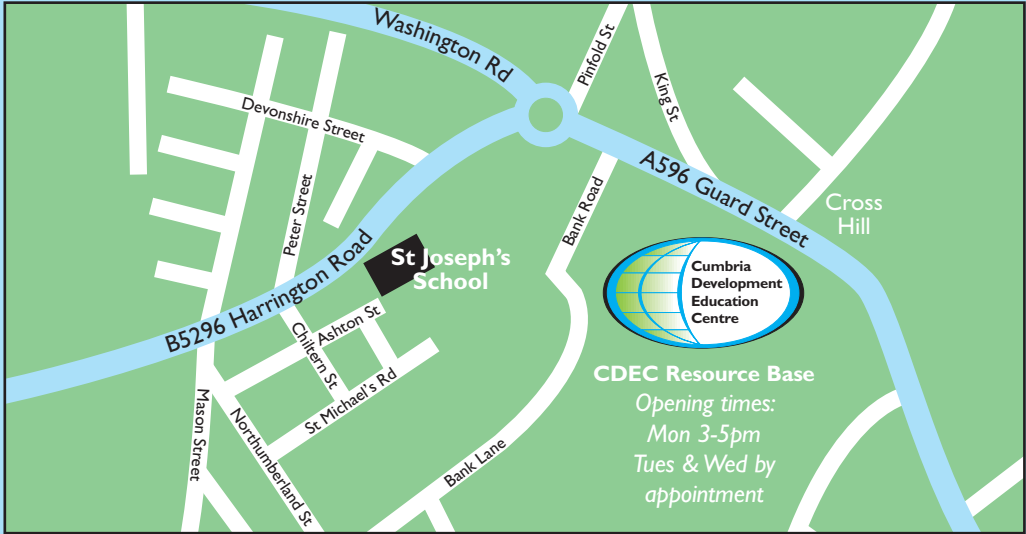

# CDEC West Cumbria How to find us....

CDEC Resource Base, St. Joseph's Catholic High School, Business & Enterprise College,  
Harrington Road, Workington, CA14 3EE Tel 01900 325240 ext 24 • Registered Charity 515020

### After school hours:

Drive onto the playground from Harrington Road, go past the Astro-turf on your left and bear right, you will see a small block on your right - park here!